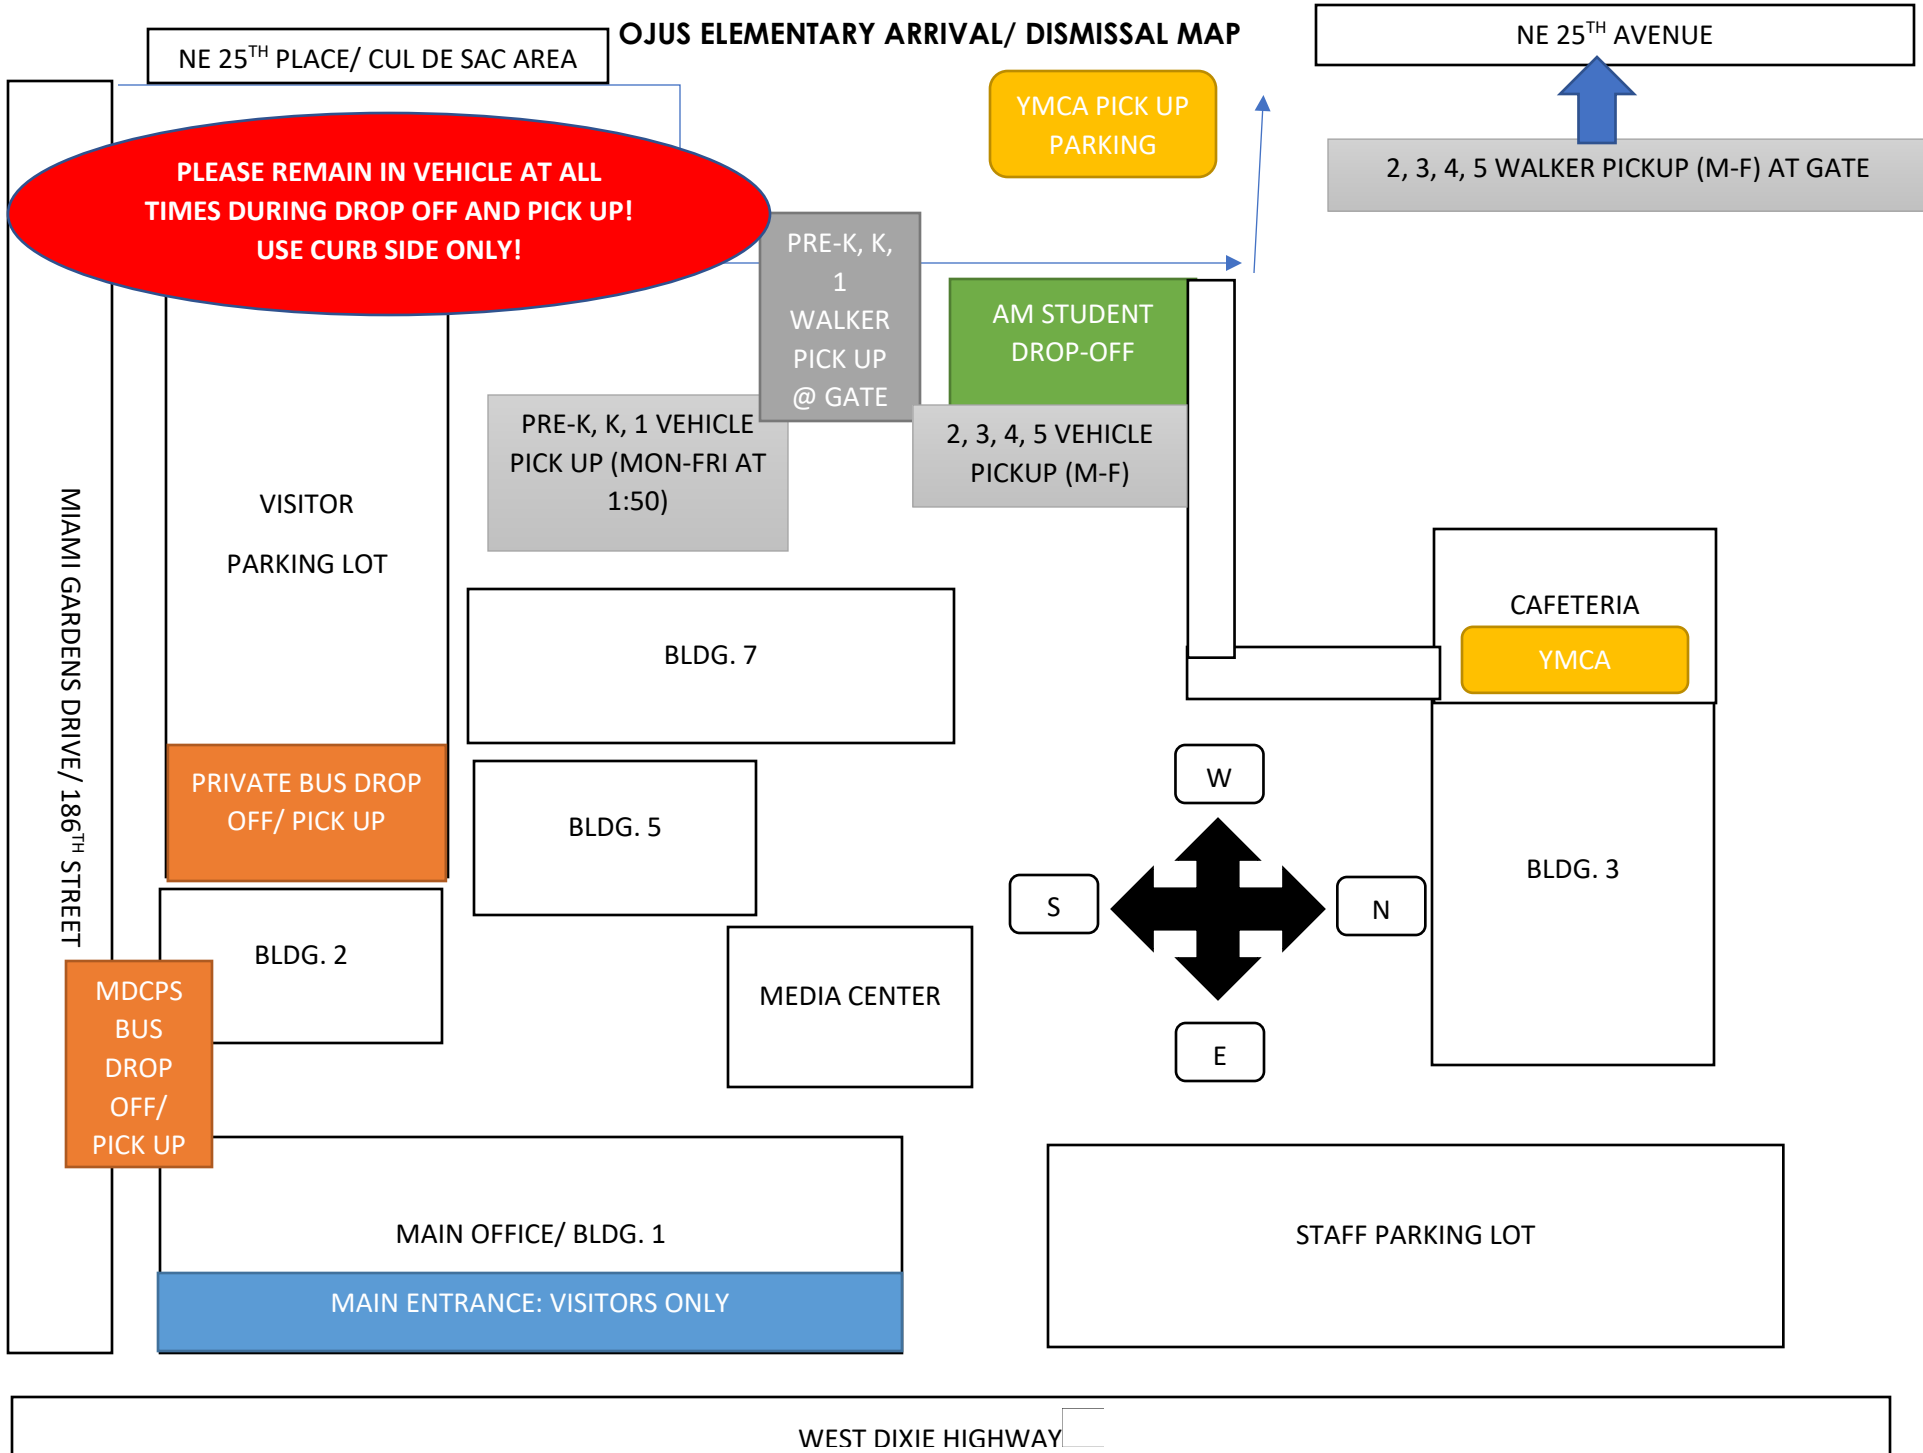

# OJUS ELEMENTARY ARRIVAL/ DISMISSAL MAP

**PLEASE REMAIN IN VEHICLE AT ALL TIMES DURING DROP OFF AND PICK UP! USE CURB SIDE ONLY!**

**MIAMI GARDENS DRIVE/ 186<sup>TH</sup> STREET**

**NE 25<sup>TH</sup> AVENUE**

**2, 3, 4, 5 WALKER PICKUP (M-F) AT GATE**

**WEST DIXIE HIGHWAY**